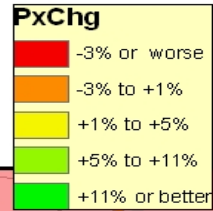

Denver Home Price Change Map - October 2010

(C) Copyright 2010, Your Castle Real Estate.
Chart: 10/1/08 - 9/30/09 vs 10/1/09 - 9/30/10. MOI=Months of Inventory
Updated: 10/5/2010 Source: Your Castle Analysis, Metrolist.
Call 303- 947-3638 to order. All forms of copying are prohibited.