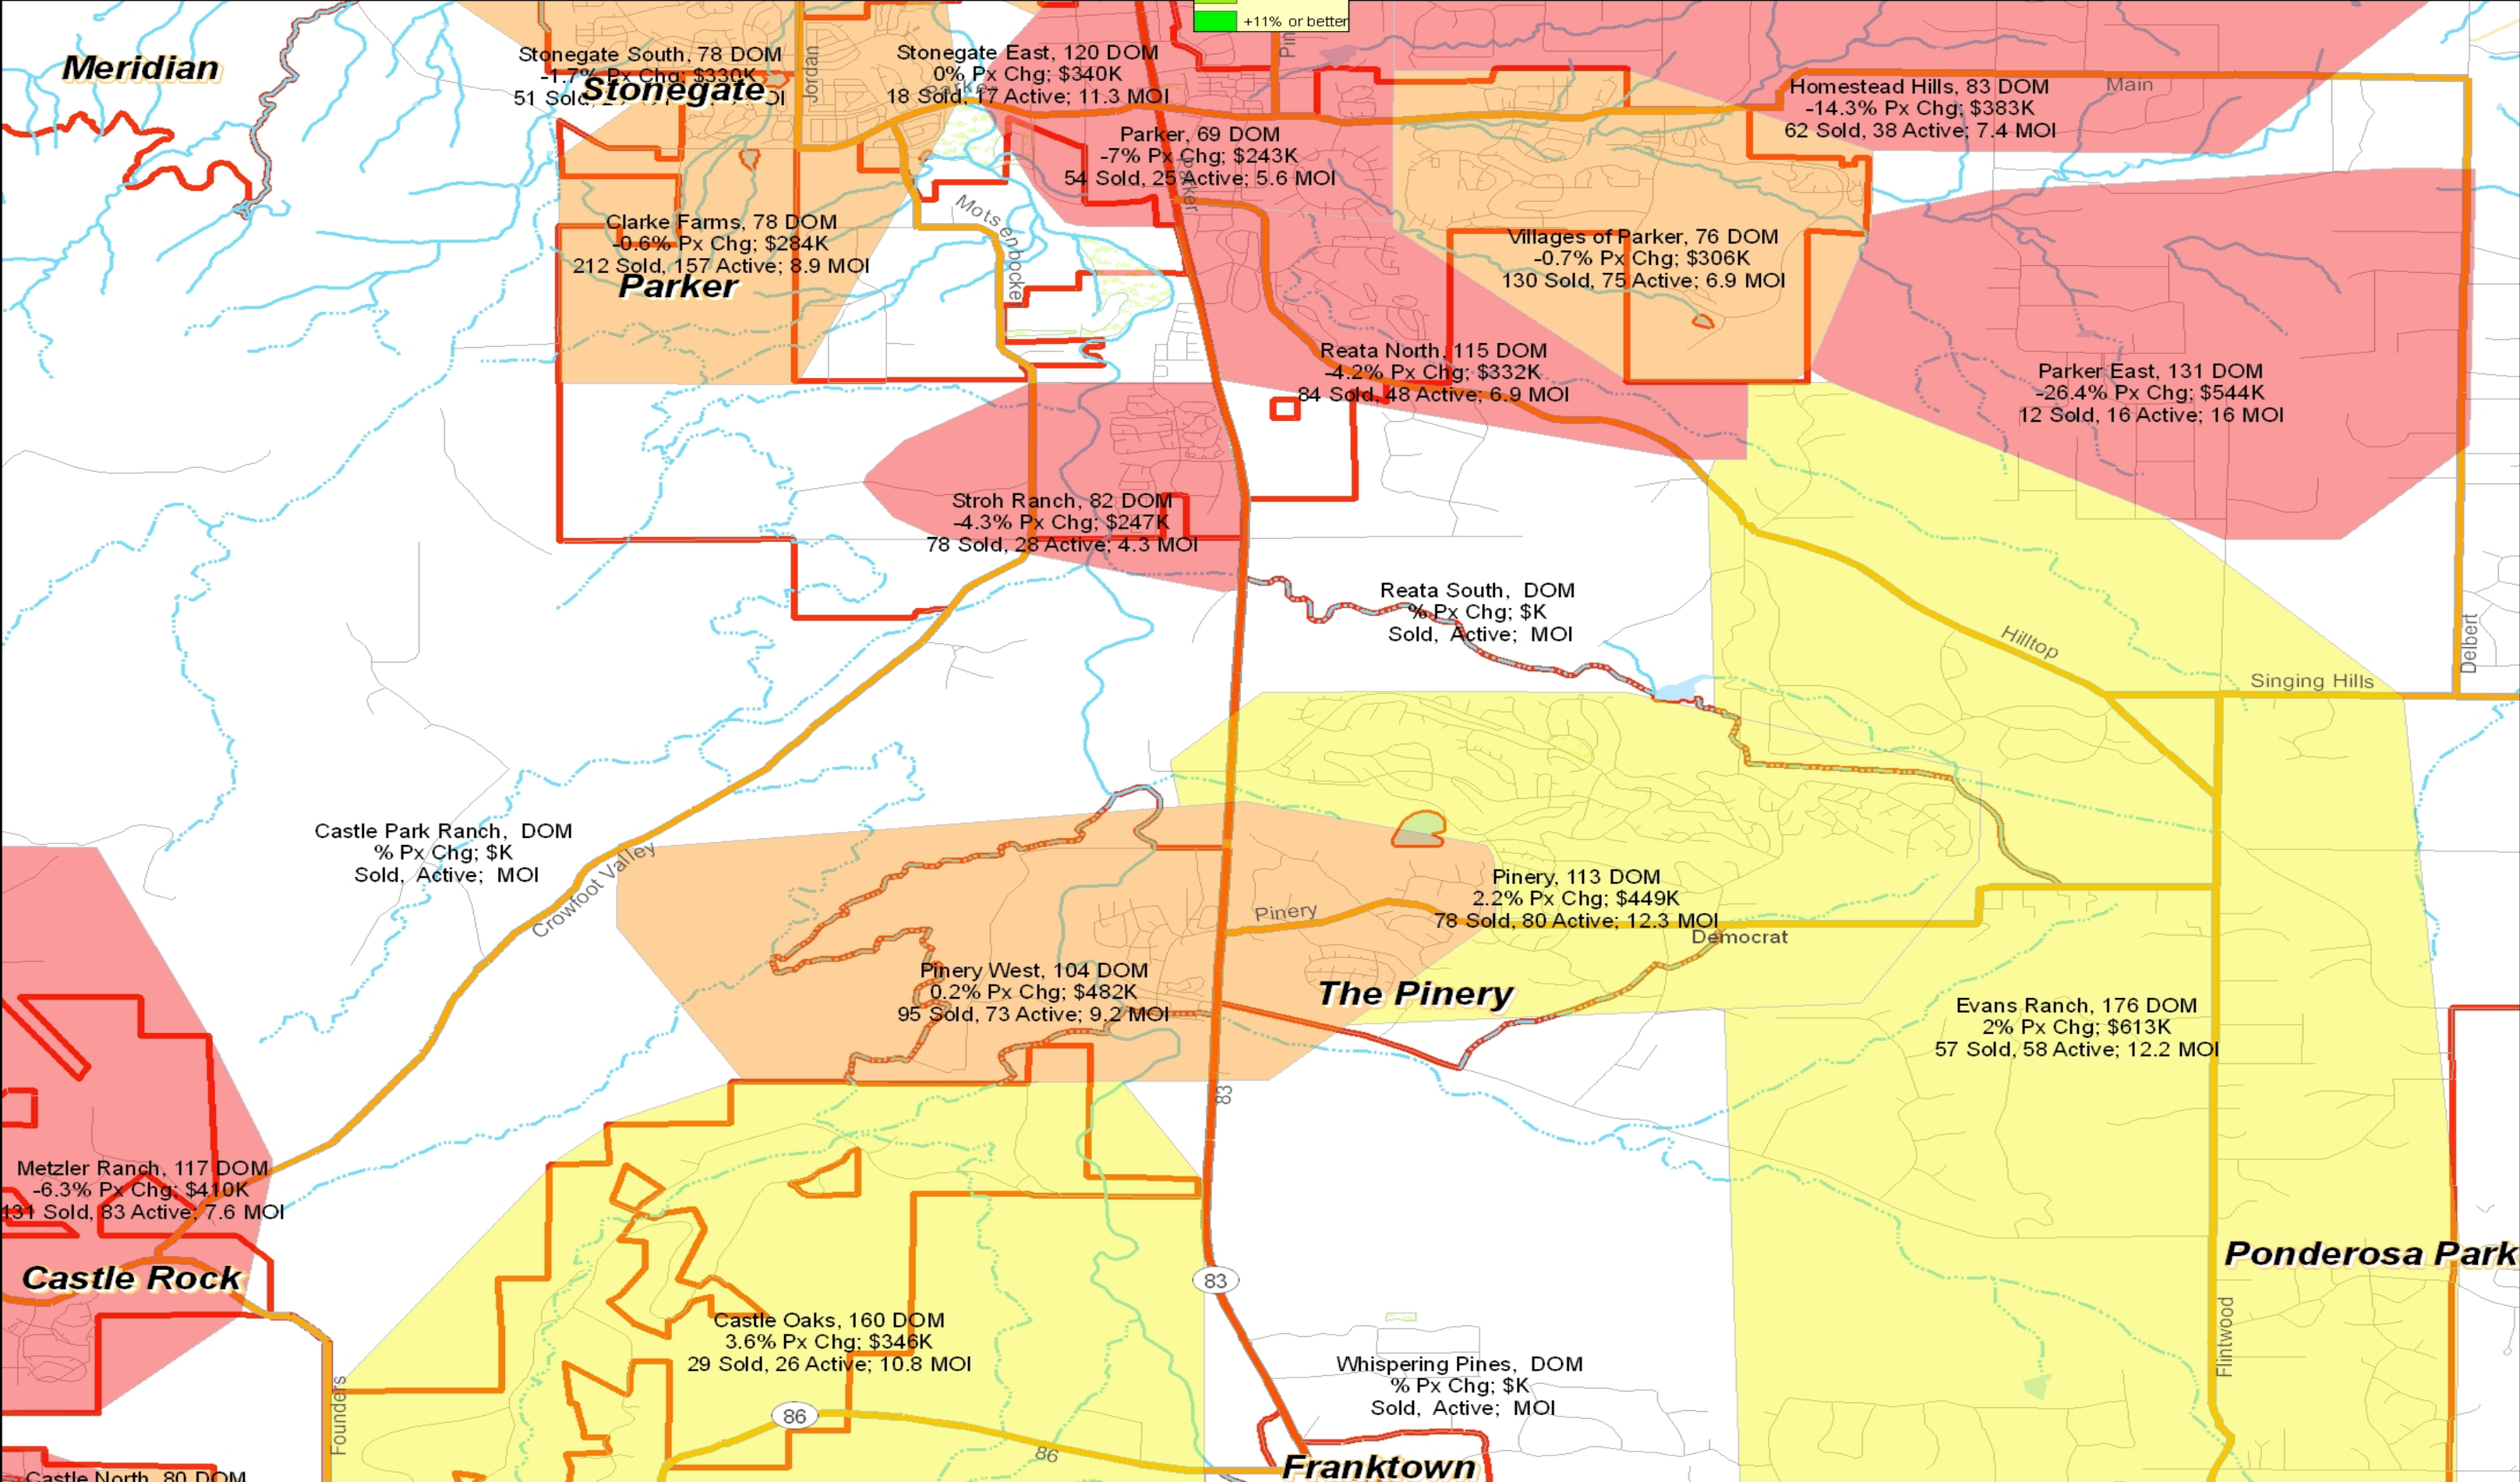

Denver Home Price Change Map - October 2010

(C) Copyright 2010, Your Castle Real Estate.
Chart: 10/1/08 - 9/30/09 vs 10/1/09 - 9/30/10. MOI=Months of Inventory
Updated: 10/5/2010 Source: Your Castle Analysis, Metrolist.
Call 303- 947-3638 to order. All forms of copying are prohibited.

Jon Sommer
Your Castle Real Estate
303-947-3638
jon@jsorealty.net

YOUR CASTLE
REAL ESTATE

Meridian

Stonegate

Parker

The Pinery

Castle Rock

Franktown

Ponderosa Park